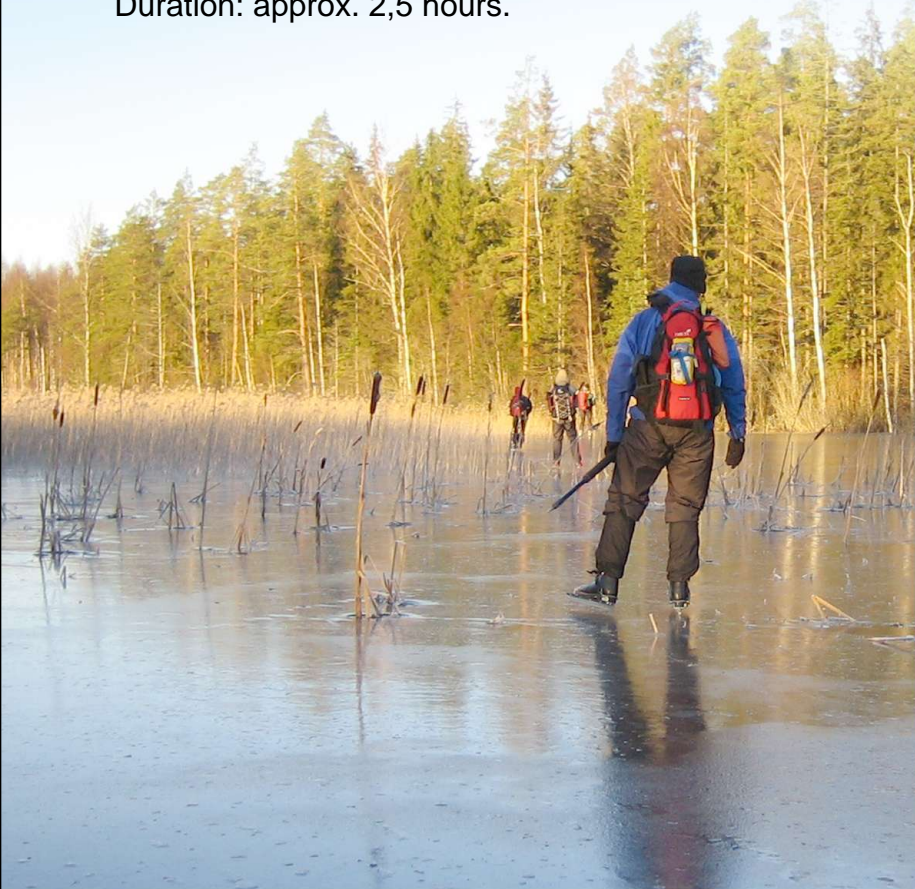

ERÄHEPPU

- FEEL THE NATURE -

Do you need to Brighten up your life?

Contact Wilderness Dude and join the World of adventures!

I offer you and your group change to explore the Finnish nature in a fascinating way!
For example you can experience nordic skating on natural ice or canoeing even in the middle of the winter!
Please ask for offer!

Specimen Tour:

Guided canoeing tour on the Sea of Rauma

Group size: 3 -15 pers.

Price: 30€/ pers.

(incl. Guide services, Kayak+paddle etc. Coffee)

Duration: approx. 2,5 hours.

Eräheppu
Jani Ruusunen

Mobile: +358 50 408 9061
jani.ruusunen@eraheppu.fi

www.eraheppu.fi